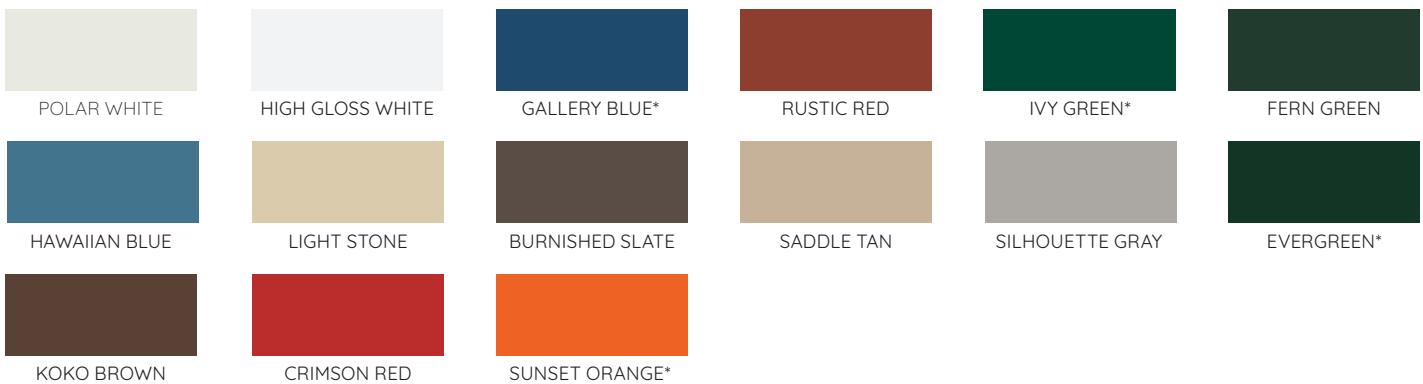

# COLOR CHART

### STANDARD COLORS : SILICONIZED POLYESTER

- Final color selection should be made by the customer and from actual color chips.
- Polar White is a Straight Polyester.
- All colors have a 40-year film integrity limited warranty. Polar White and High Gloss White do not have a chalk and fade warranty.

### NON-STANDARD COLORS : SILICONIZED POLYESTER

- Final color selection should be made by the customer and from actual color chips.
- Non-Standard Colors may require extended lead time.
- Color matching is also available for sizable orders.
- All colors have a 40-year film integrity limited warranty.