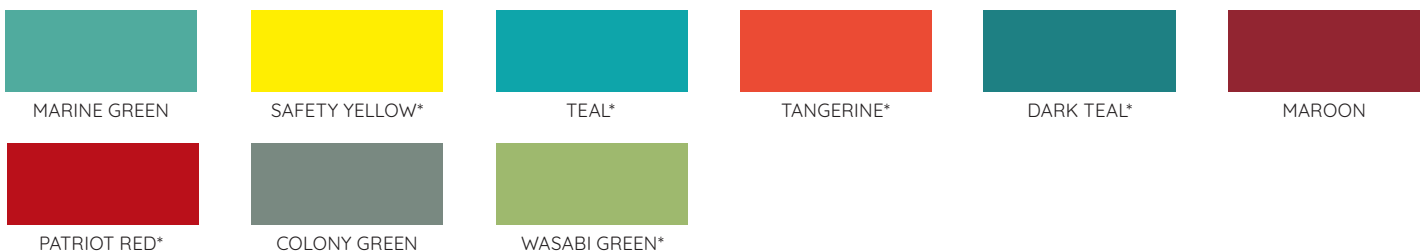

# COLOR CHART

## ROLL-UP DOORS

### STANDARD COLORS : SILICONIZED POLYESTER

- Final color selection should be made by the customer and from actual color chips.
- Polar White is a Straight Polyester.
- All colors have a 40-year film integrity limited warranty. Polar White and High Gloss White do not have a chalk and fade warranty.

### NON-STANDARD COLORS : SILICONIZED POLYESTER

- Final color selection should be made by the customer and from actual color chips.
- Non-Standard Colors may require extended lead time.
- Color matching is also available for sizable orders.
- All colors have a 40-year film integrity limited warranty.