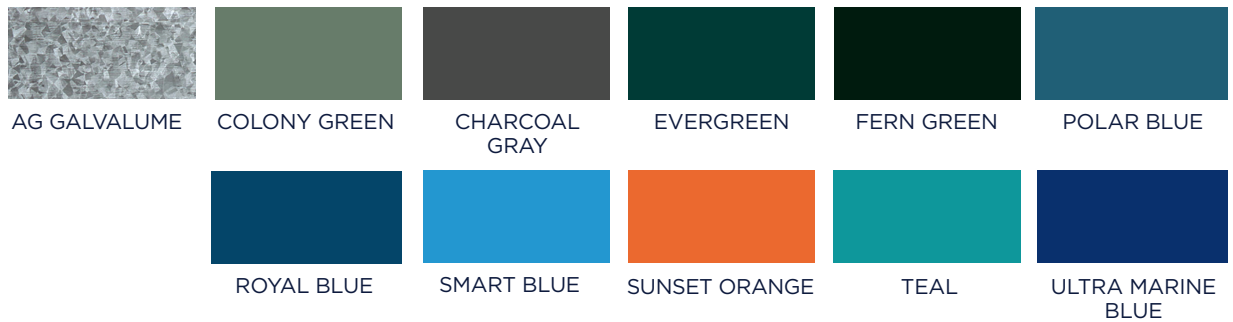

STANDARD COLORS

SPECIALTY COLORS (TIER 1)

PRICING TIERS
An upcharge will be applied to all specialty door colors on all door models.

SPECIALTY COLORS (TIER 2)

SPECIALTY COLORS (TIER 3)

SPECIALTY COLORS (TIER 4)

PLEASE NOTE: All color images are provided to assist in branding and marketing processes, and are not a guarantee of exact color match. For actual paint matching codes for the Home Depot, please reference the specific color chart on the Janus website.