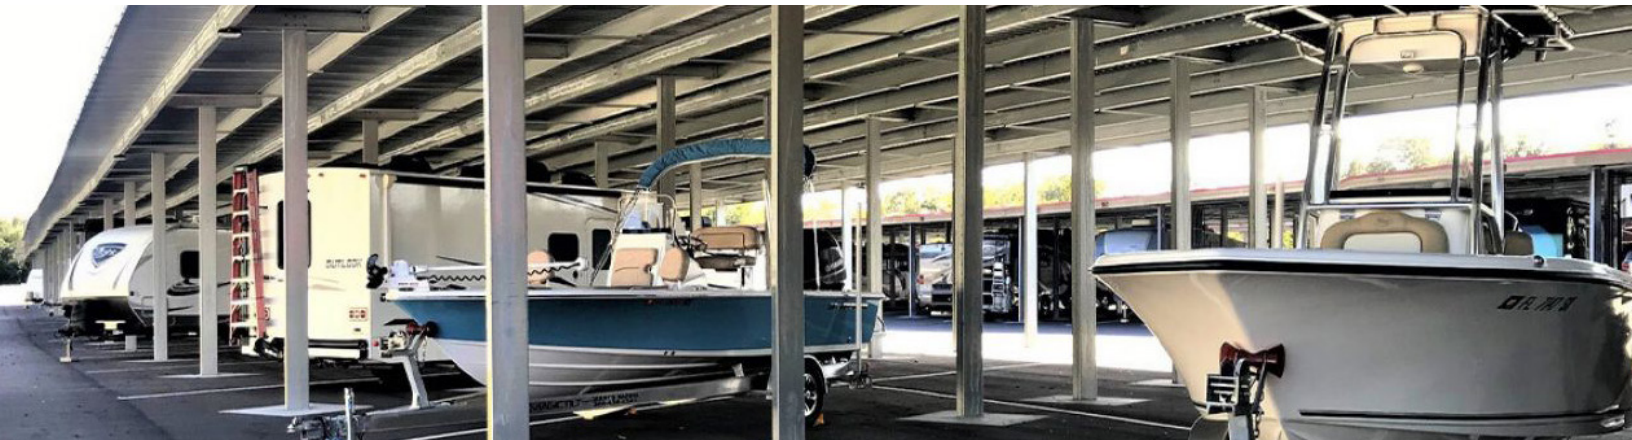

Enhance your customer experience and expand your business by offering RV and boat storage. Combine this with your conventional self-storage or as a stand-alone self-storage investment. Whether you want to build fully enclosed structures or steel storage canopies, our systems can be customized to meet your needs.

RV AND BOAT STORAGE CANOPY FEATURES:

- Custom Design
- Drilled Pier Footings
- Pull-Through Designs
- Galvalume or Colored Screw-down Roof

For more information about getting started on your new custom self-storage facility contact our sales team.